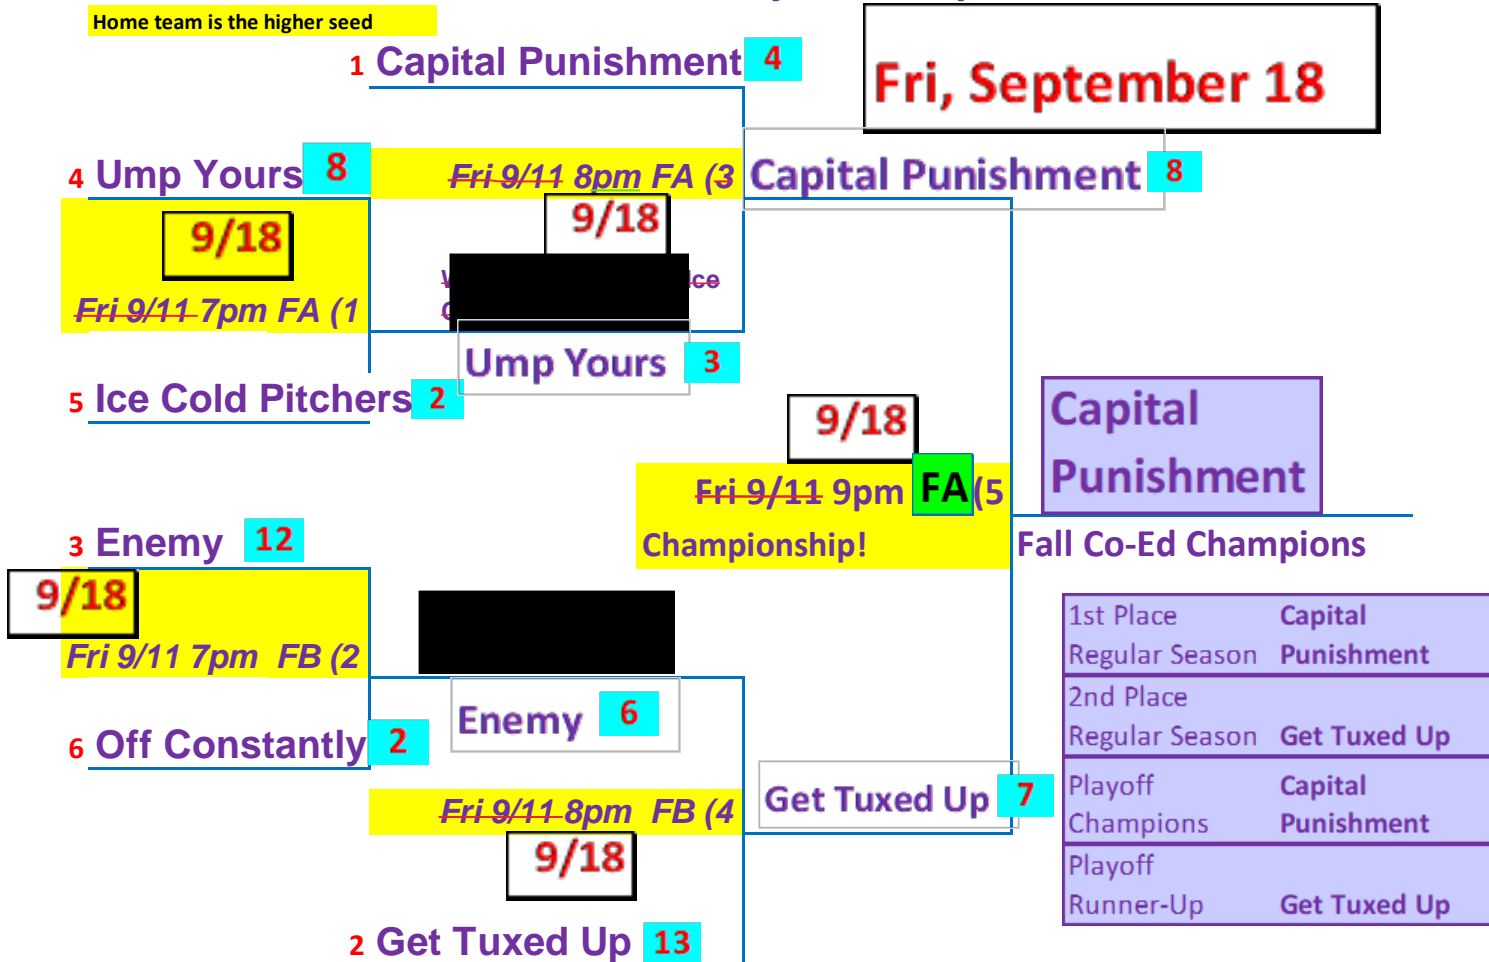

Summer 2020 Westchester Park District

Adult Co-Ed Softball Standings & Playoffs

FINAL REGULAR SEASON RESULTS

UPDATED

Seed	#	Team	Wins	Losses	Pct.
1	5	Capital Punishment	7	1	.875
2	3	Get Tuxed Up	6	2	.750
3	6	Enemy	4	4	.500
4	4	Ump Yours	4	4	.500
5	2	Ice Cold Pitchers	3	5	.429
6	1	Off Constantly	0	8	.000

Summer 2020 Co-Ed Playoffs - September 11

Home team is the higher seed

**Fall League will start Sep 25!
Deadline extended to Mon, Sep 21**